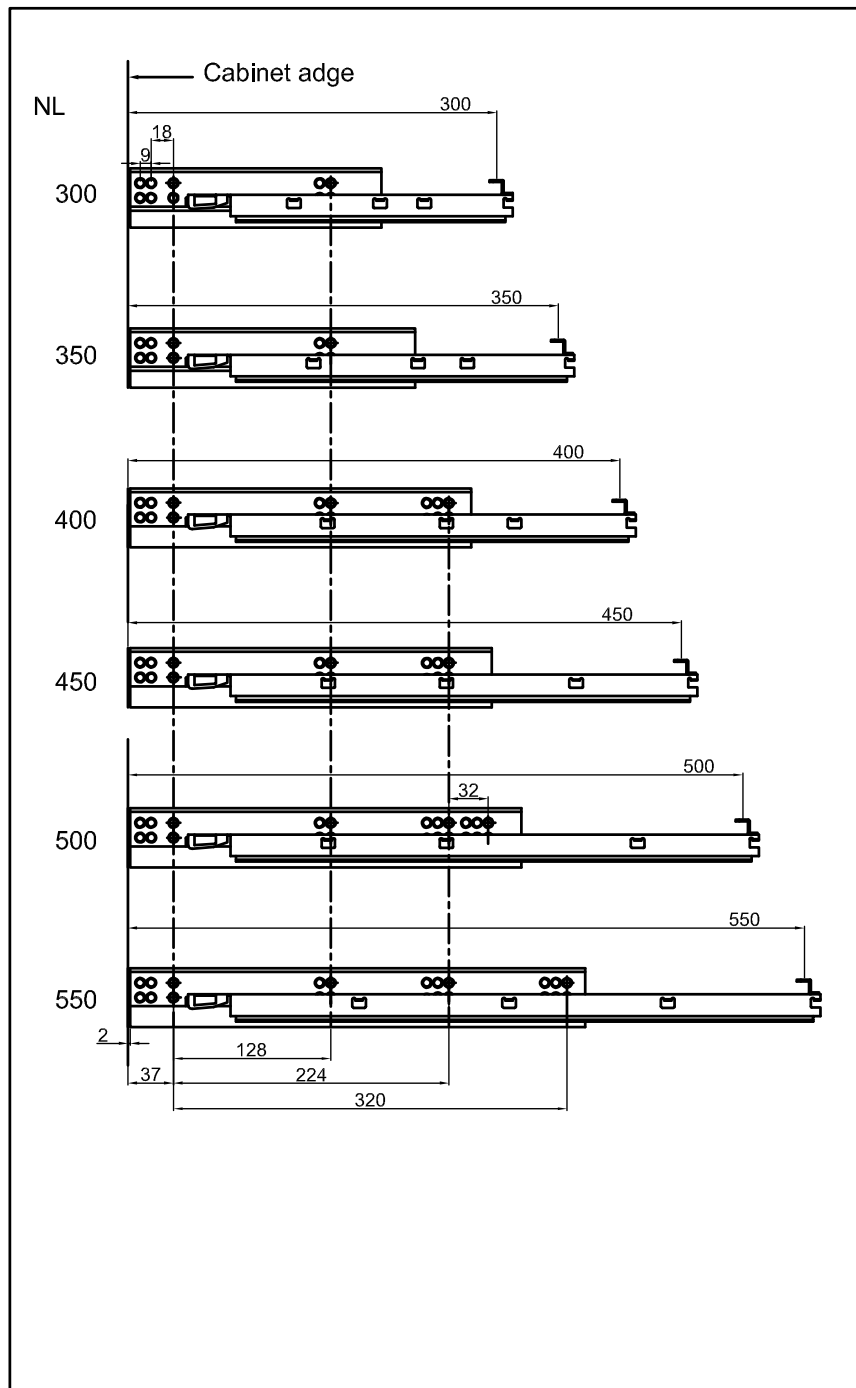

FLEXON HERRAJES

FLEXON ESTRUCTURAS Y HERRAJES S.A.S.

Installation Dimensions

16mm

19mm

Installation Dimensions

Drawer Dimensions