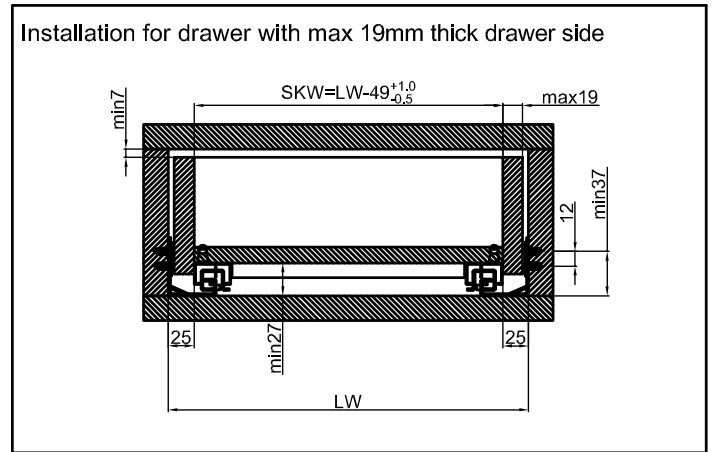

FLEXON HERRAJES

FLEXON ESTRUCTURAS Y HERRAJES S.A.S.

Installation Dimensions

16mm

19mm

Installation Dimensions

Drawer Dimensions