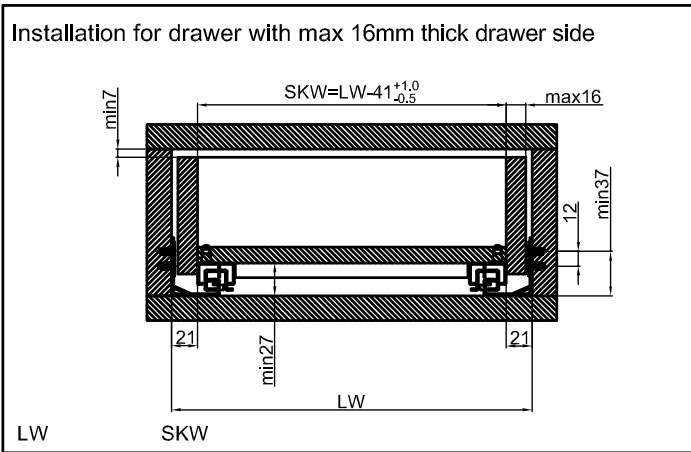

FLEXON HERRAJES

FLEXON ESTRUCTURAS Y HERRAJES S.A.S.

Installation Dimensions

16mm

19mm

Installation Dimensions

Drawer Dimensions